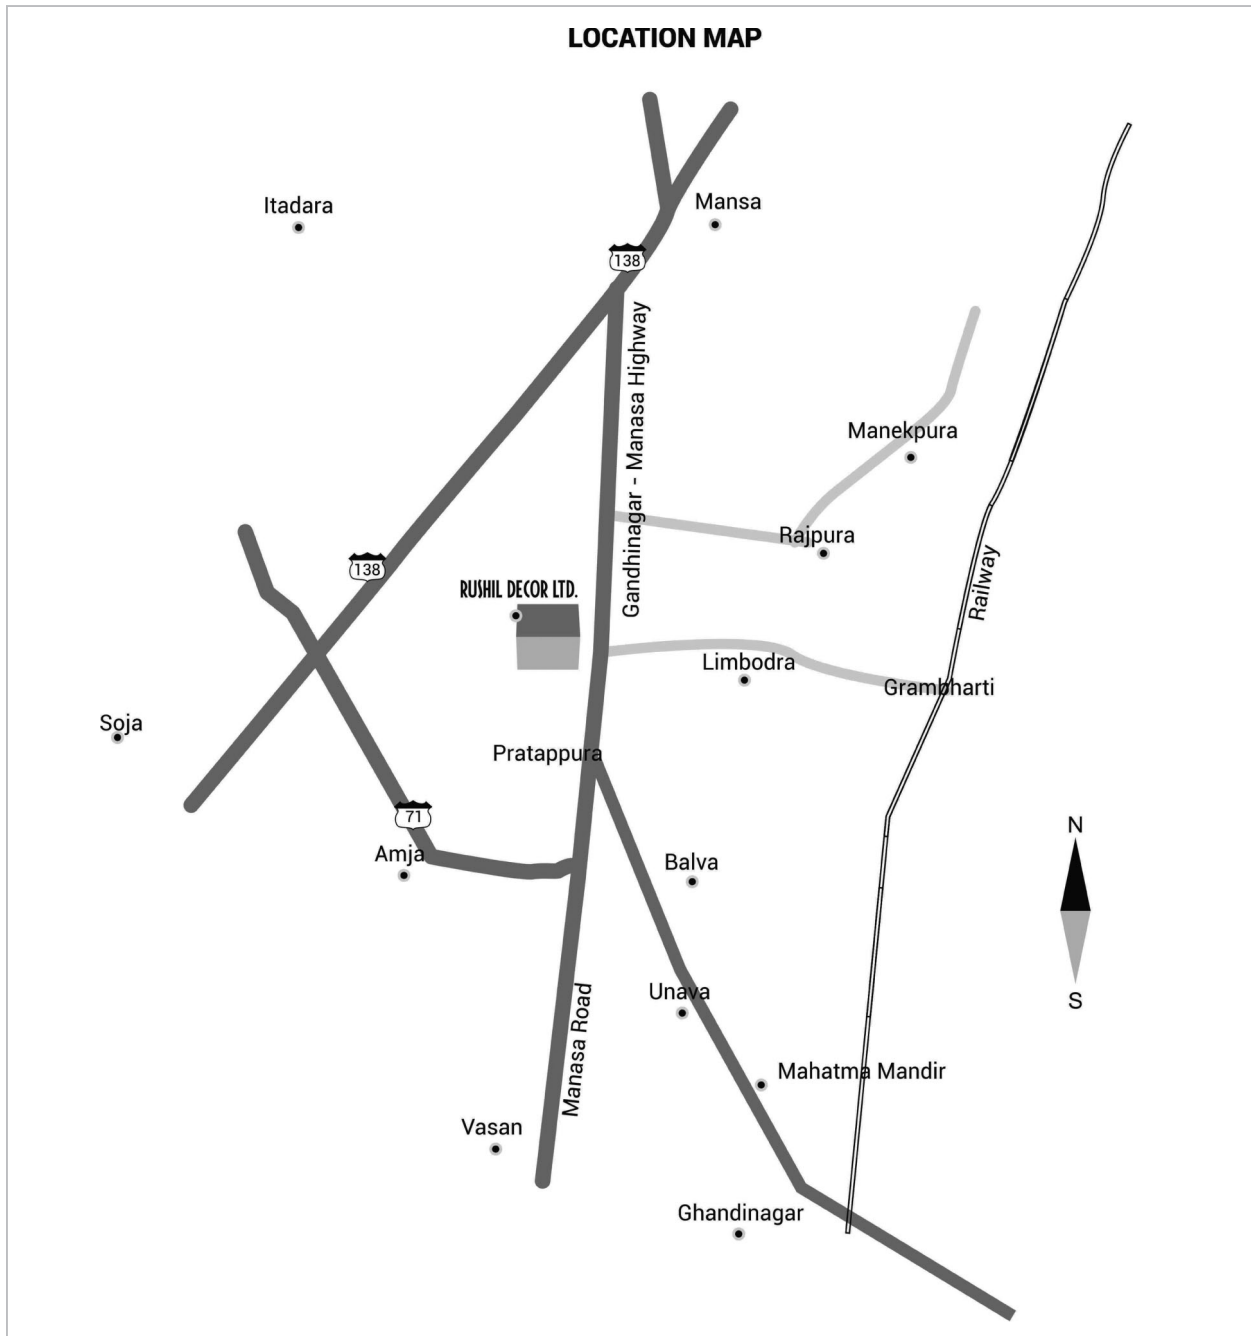

Route map to the venue of the AGM:

Prominent Land Mark near Venue of AGM for Easy Location:

Kalyanpura Village Bus Stand on the Gandhinagar Mansa Road which is Next to Balva Cross Road and six kilometer before the Mansa Bus stand.